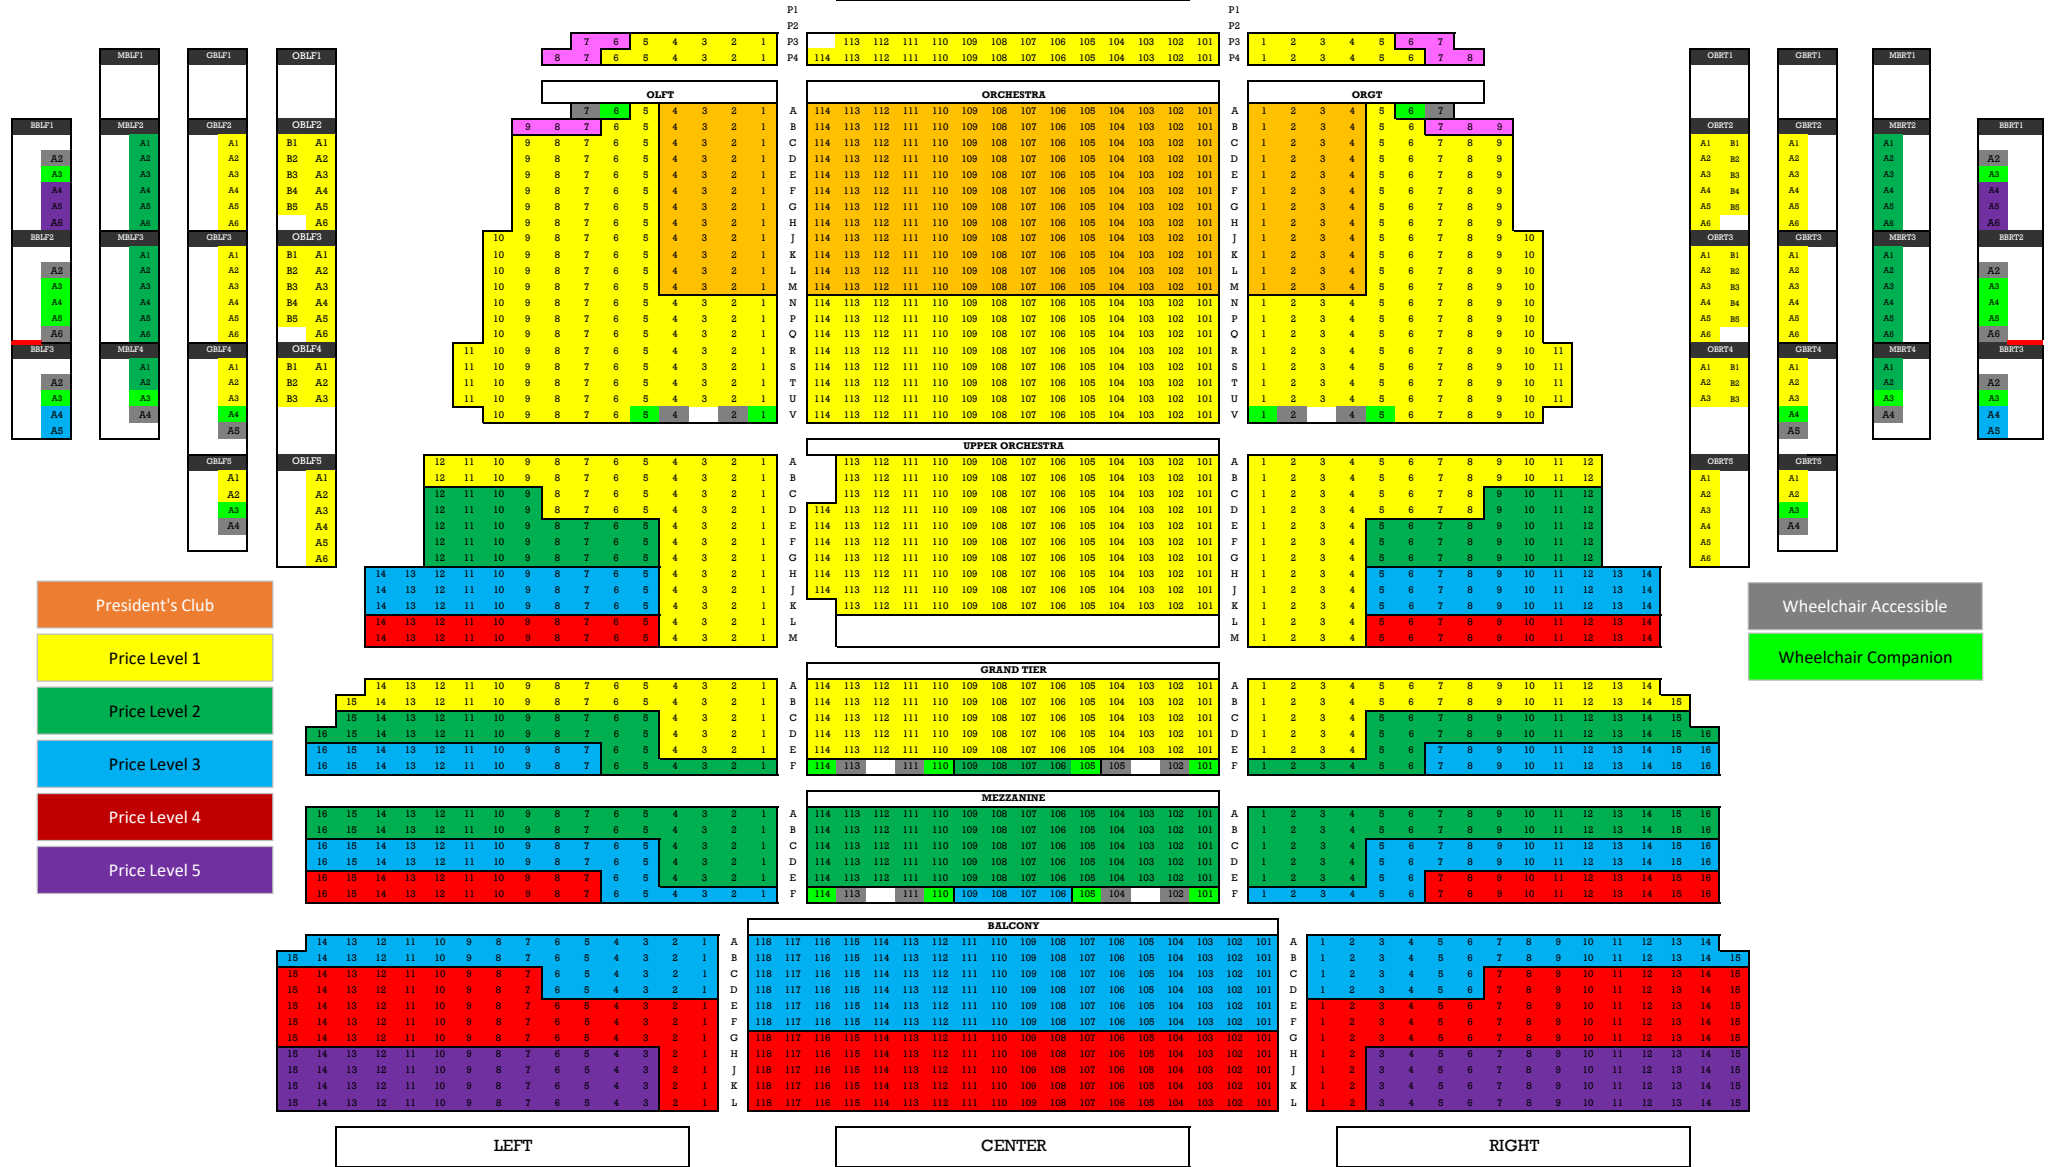

CIVIC CENTER MUSIC HALL

Thelma Gaylord Theatre

MAIN HALL

S T A G E

PIT

President's Club

Price Level 1

Price Level 2

Price Level 3

Price Level 4

Price Level 5

Wheelchair Accessible

Wheelchair Companion

LEFT

CENTER

RIGHT